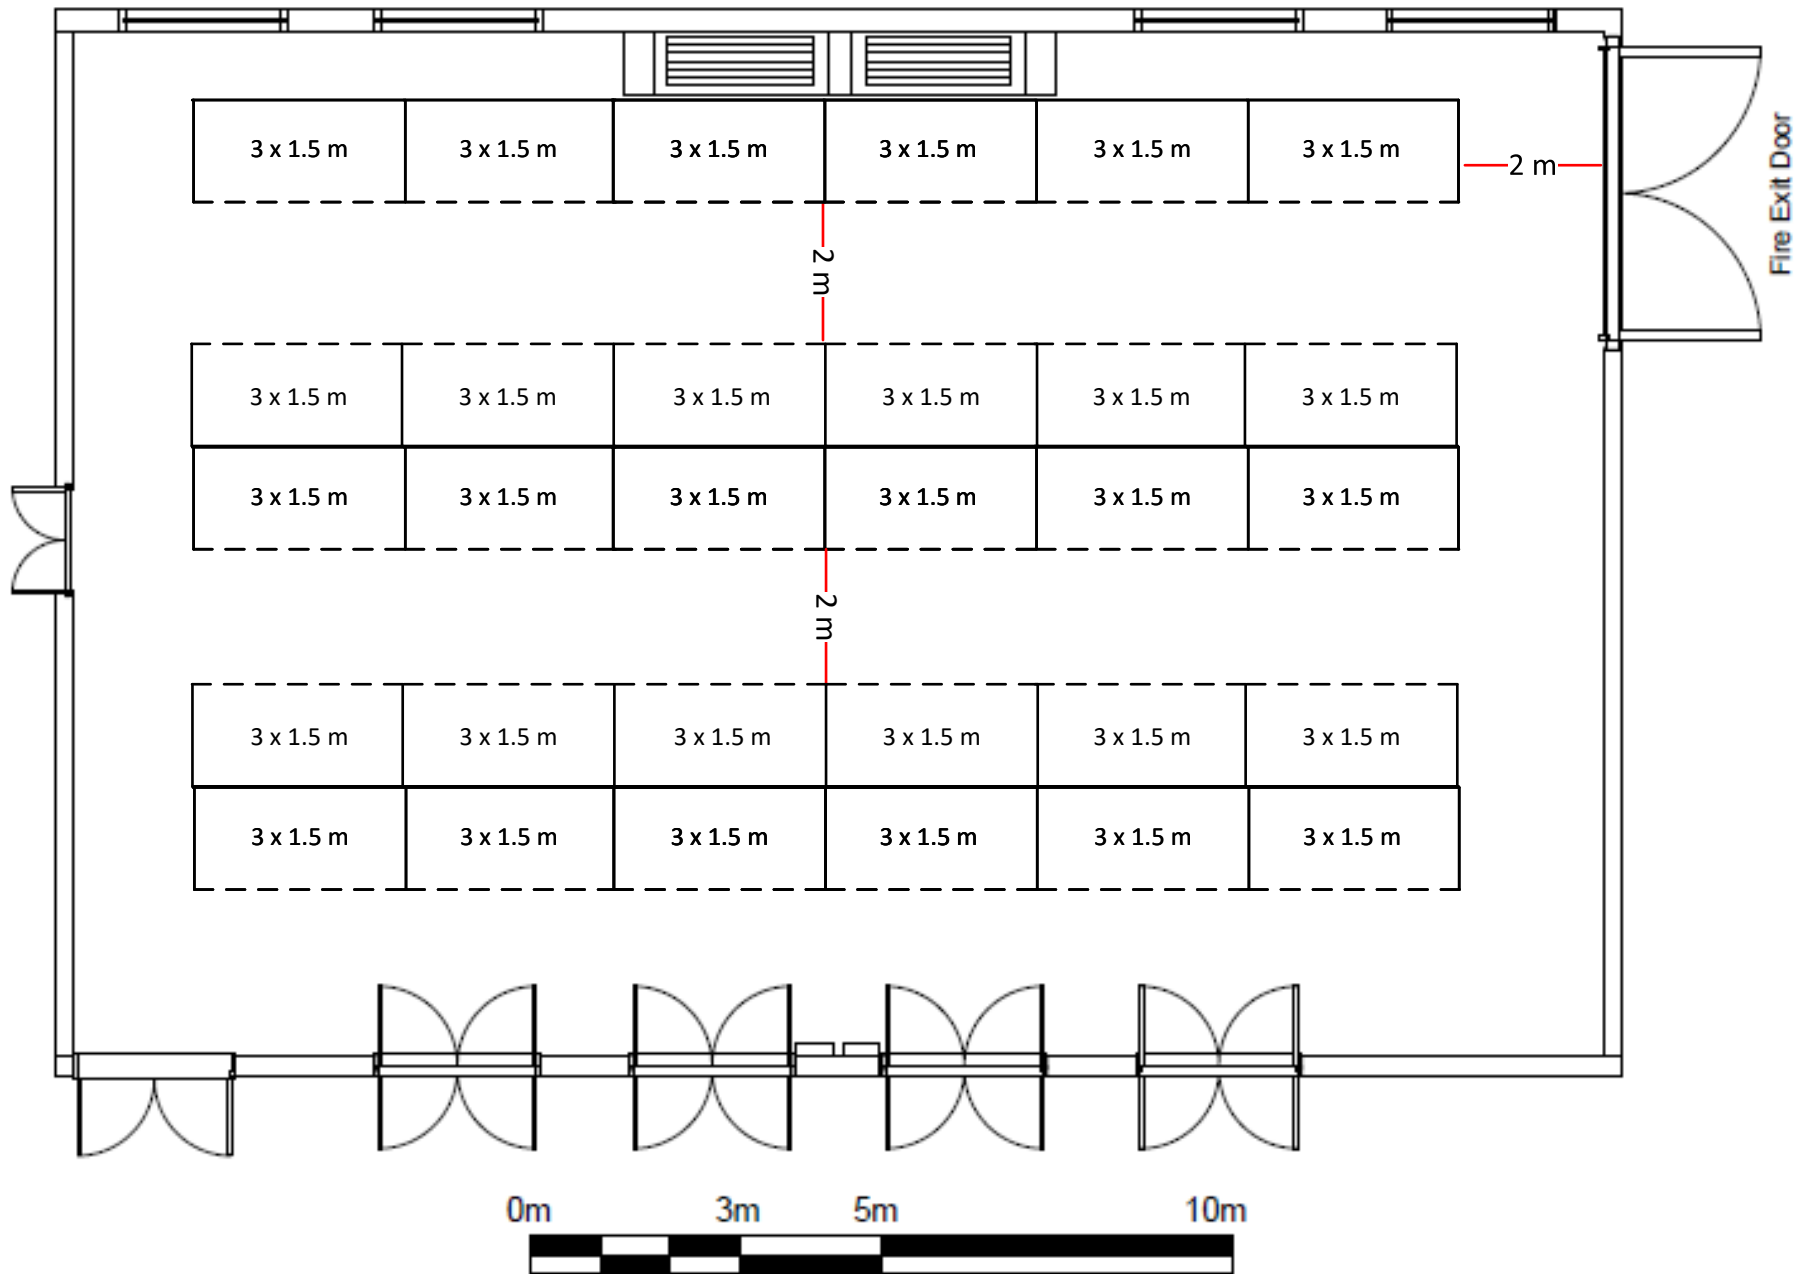

Tjungu Ballroom

25 x (3m x 3m) Exhibition Stands

Tjungu Ballroom

30 x (3m x 2m) Exhibition Stands

Wanari Rooms 1 & 2

21x (3 x 2m)

Wanari Rooms 1 & 2

18x (3 x 3m)

Wanari Rooms 1 & 2

30x (3 x 1.5)

FOYER

TJUNGU ROOM