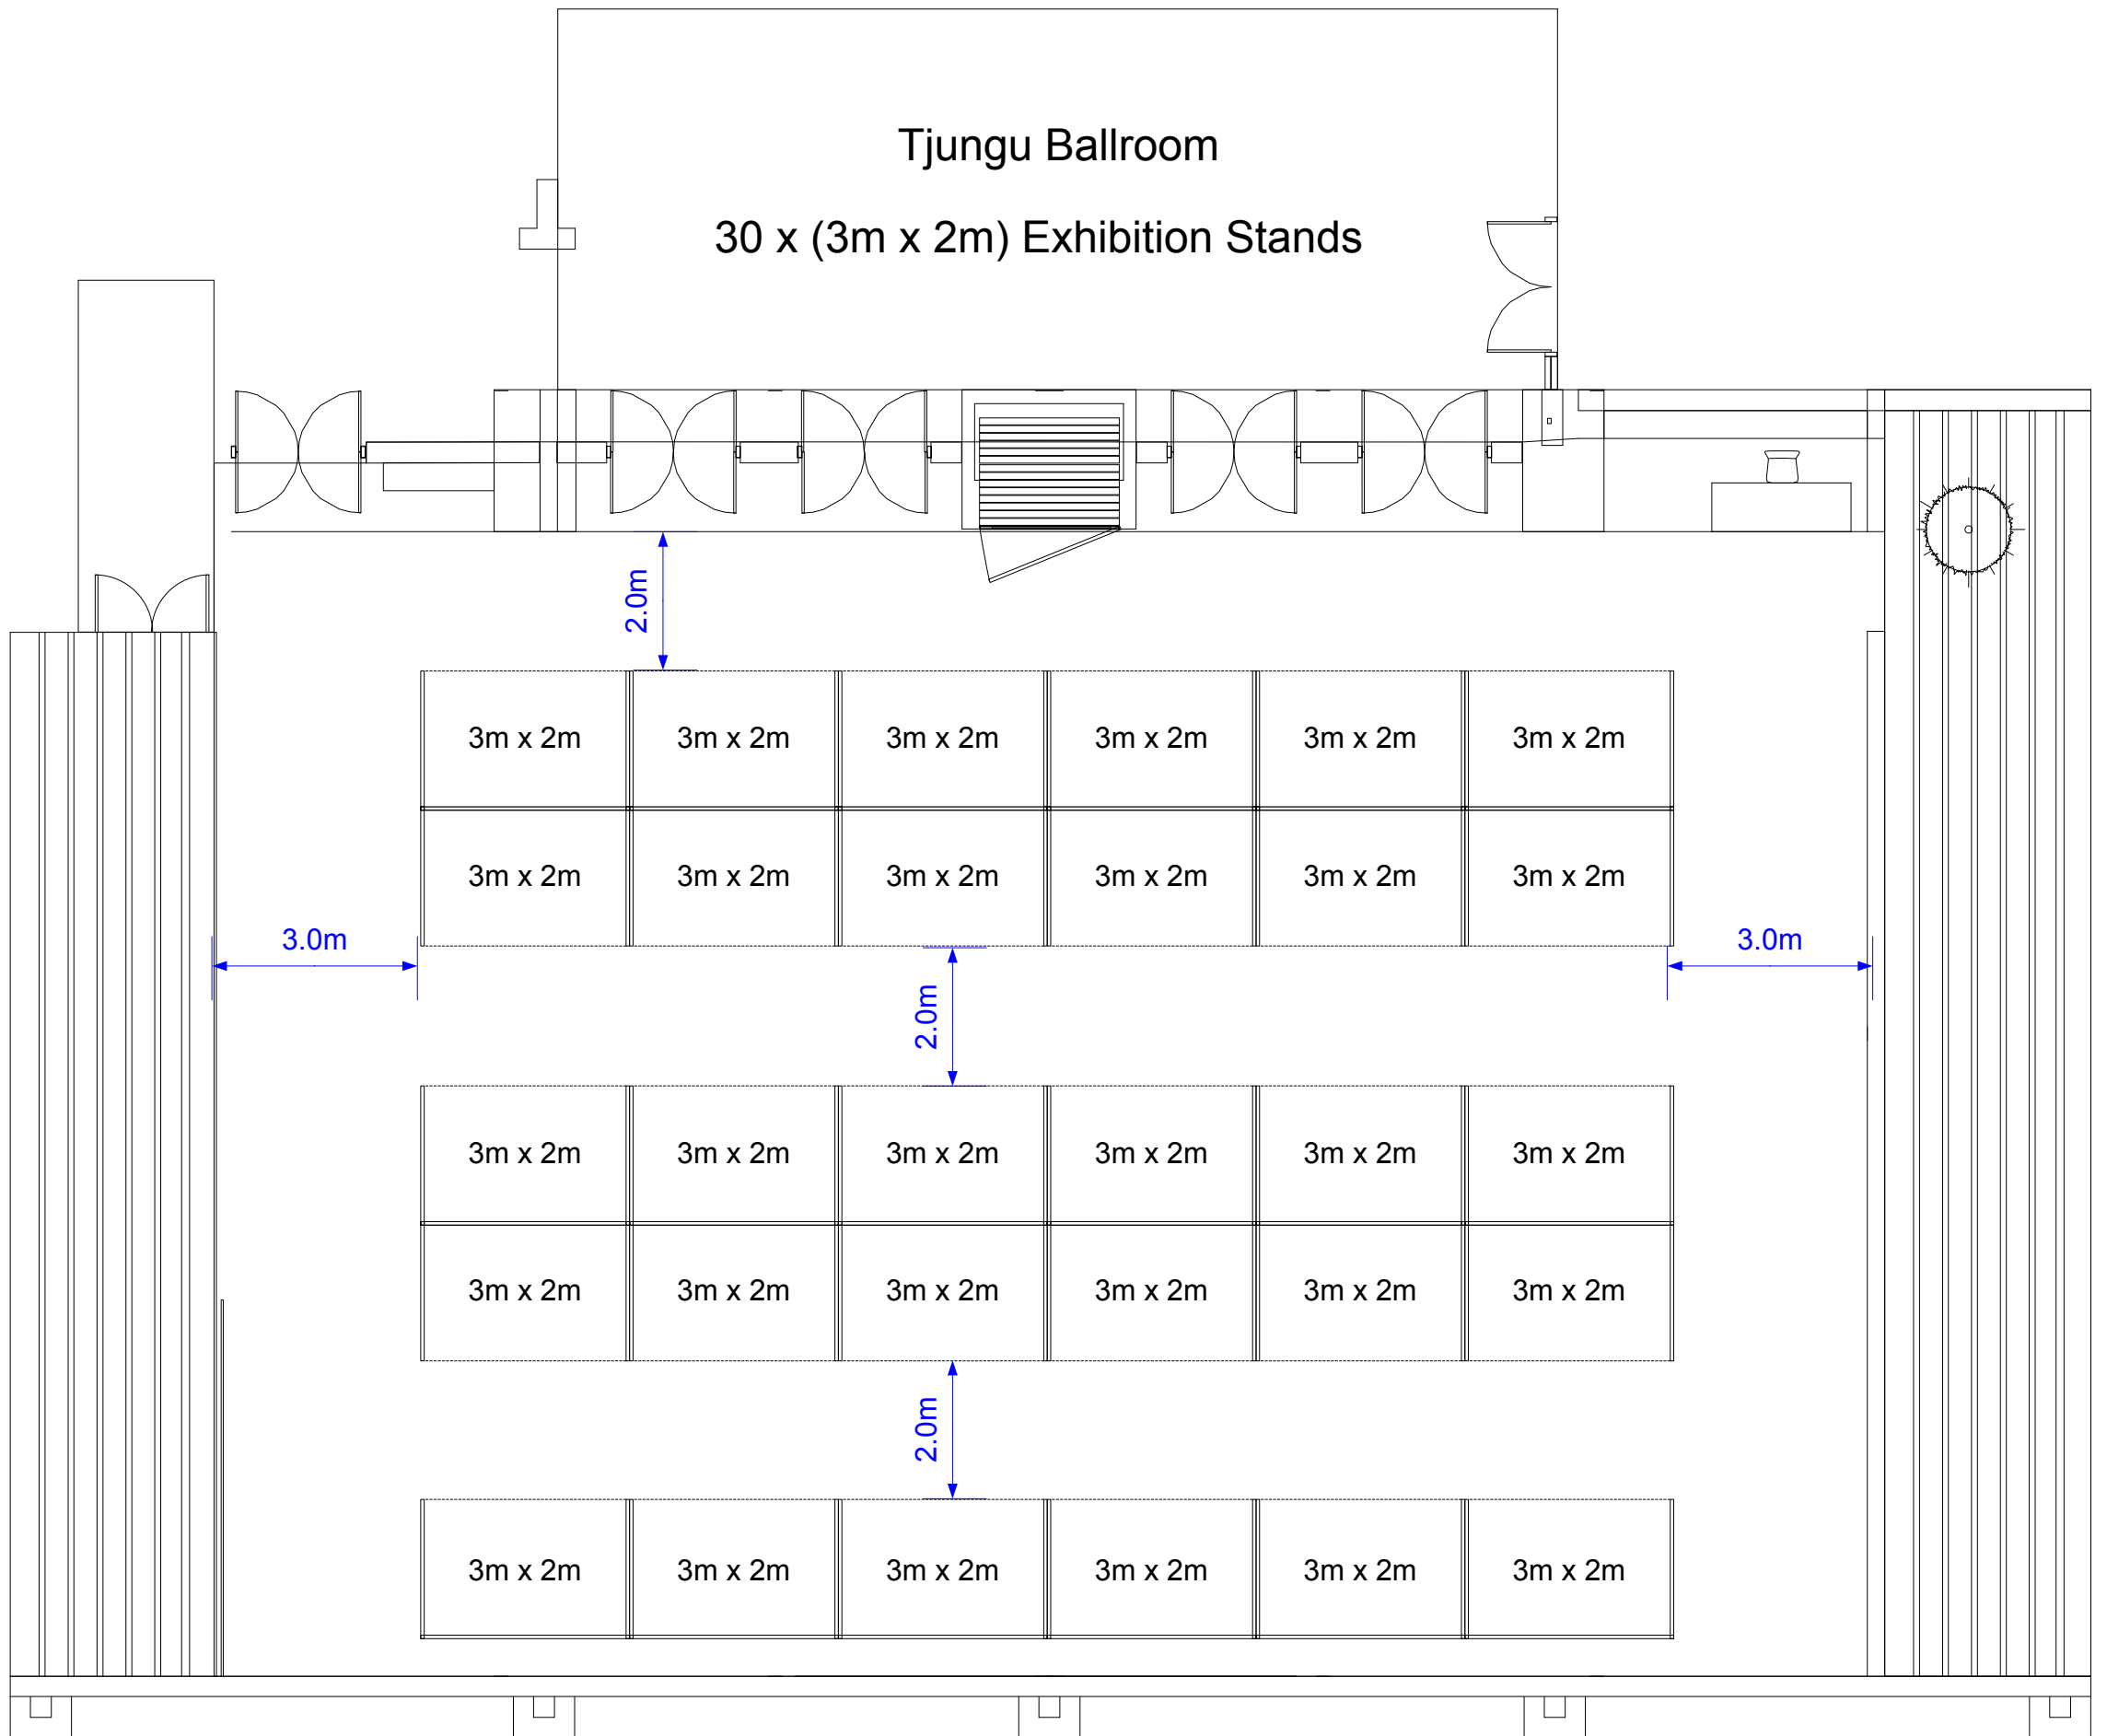

Tjungu Ballroom

25 x (3m x 3m) Exhibition Stands

Tjungu Ballroom

30 x (3m x 2m) Exhibition Stands

Wanari Rooms 1 & 2

21x (3 x 2m)

Wanari Rooms 1 & 2

18x (3 x 3m)

Wanari Rooms 1 & 2

30x (3 x 1.5)

FOYER

TJUNGU ROOM