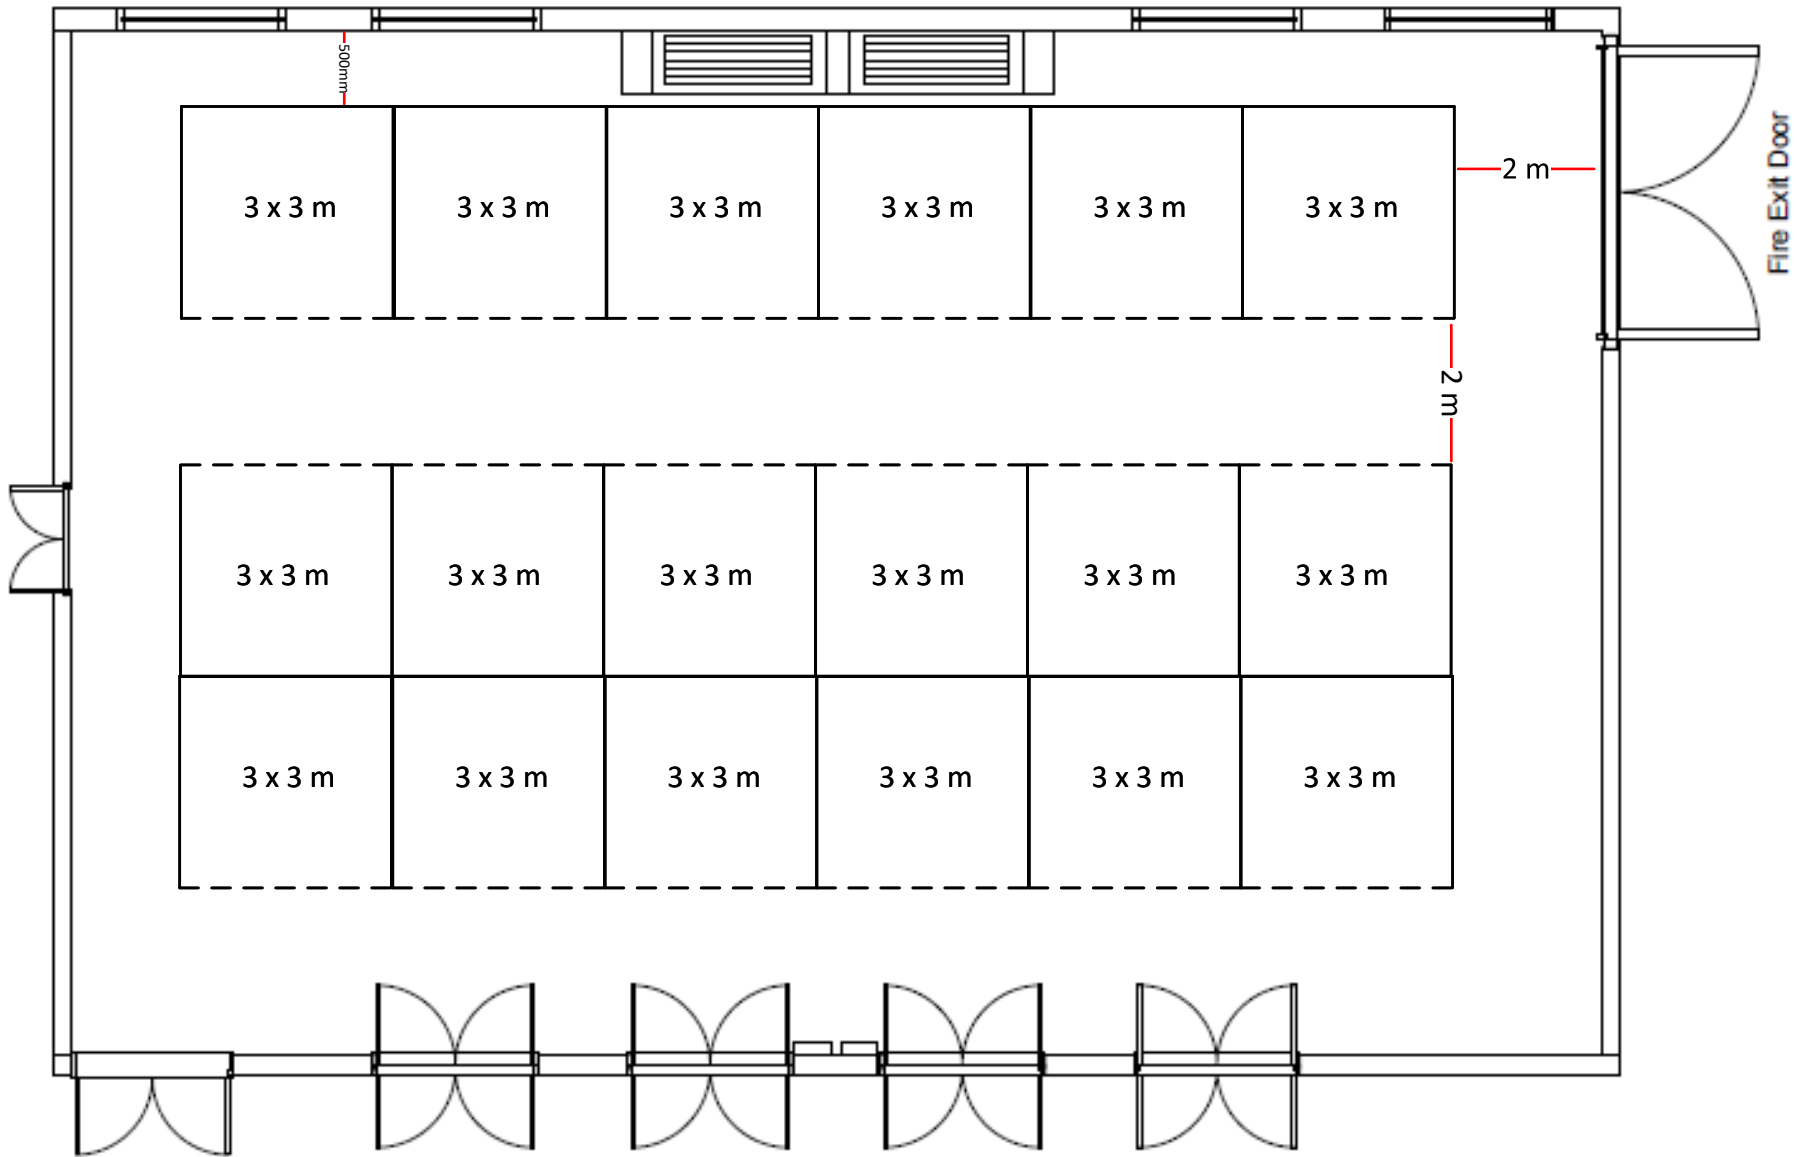

Tjungu Ballroom

25 x (3m x 3m) Exhibition Stands

Tjungu Ballroom

30 x (3m x 2m) Exhibition Stands

Wanari Rooms 1 & 2

21x (3 x 2m)

Wanari Rooms 1 & 2

18x (3 x 3m)

Wanari Rooms 1 & 2

30x (3 x 1.5)

FOYER

TJUNGU ROOM