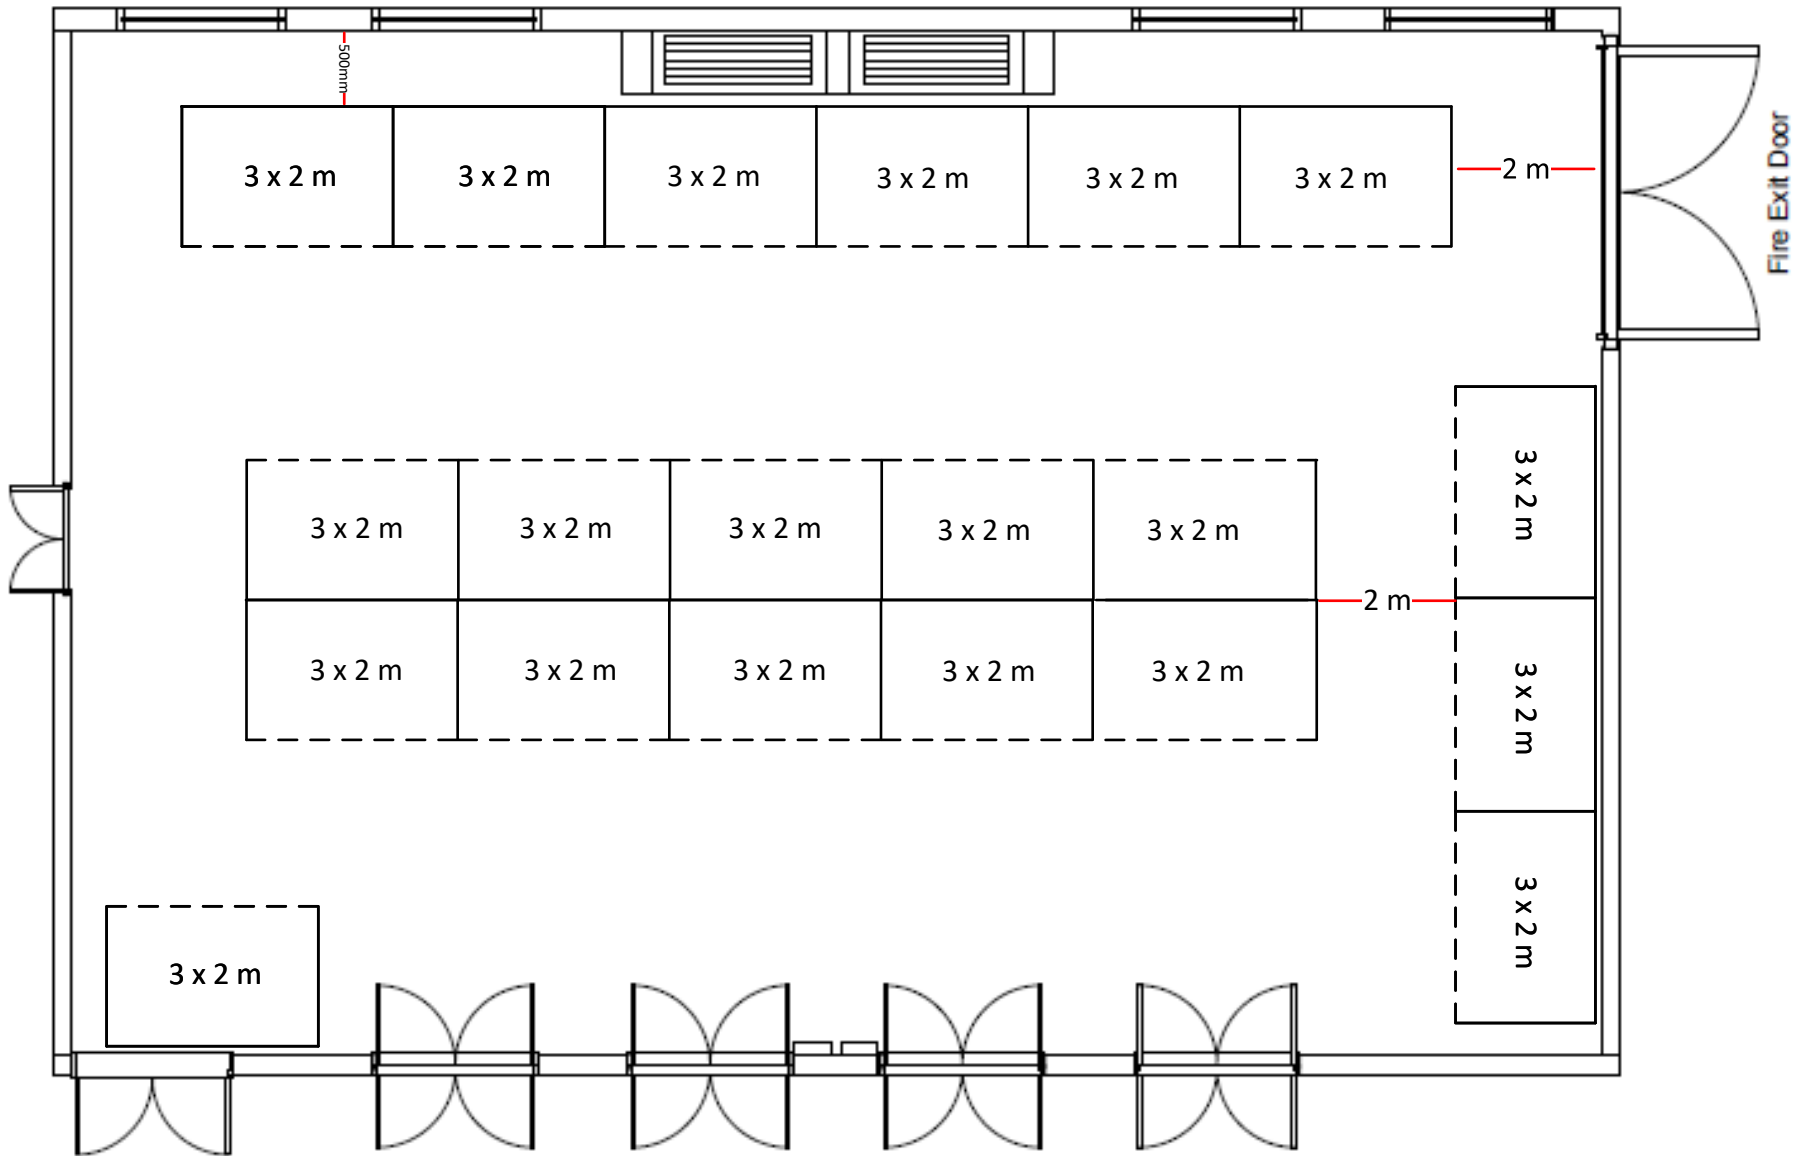

Tjungu Ballroom

25 x (3m x 3m) Exhibition Stands

Tjungu Ballroom

30 x (3m x 2m) Exhibition Stands

Wanari Rooms 1 & 2

21x (3 x 2m)

Wanari Rooms 1 & 2

18x (3 x 3m)

Wanari Rooms 1 & 2

30x (3 x 1.5)

FOYER

TJUNGU ROOM