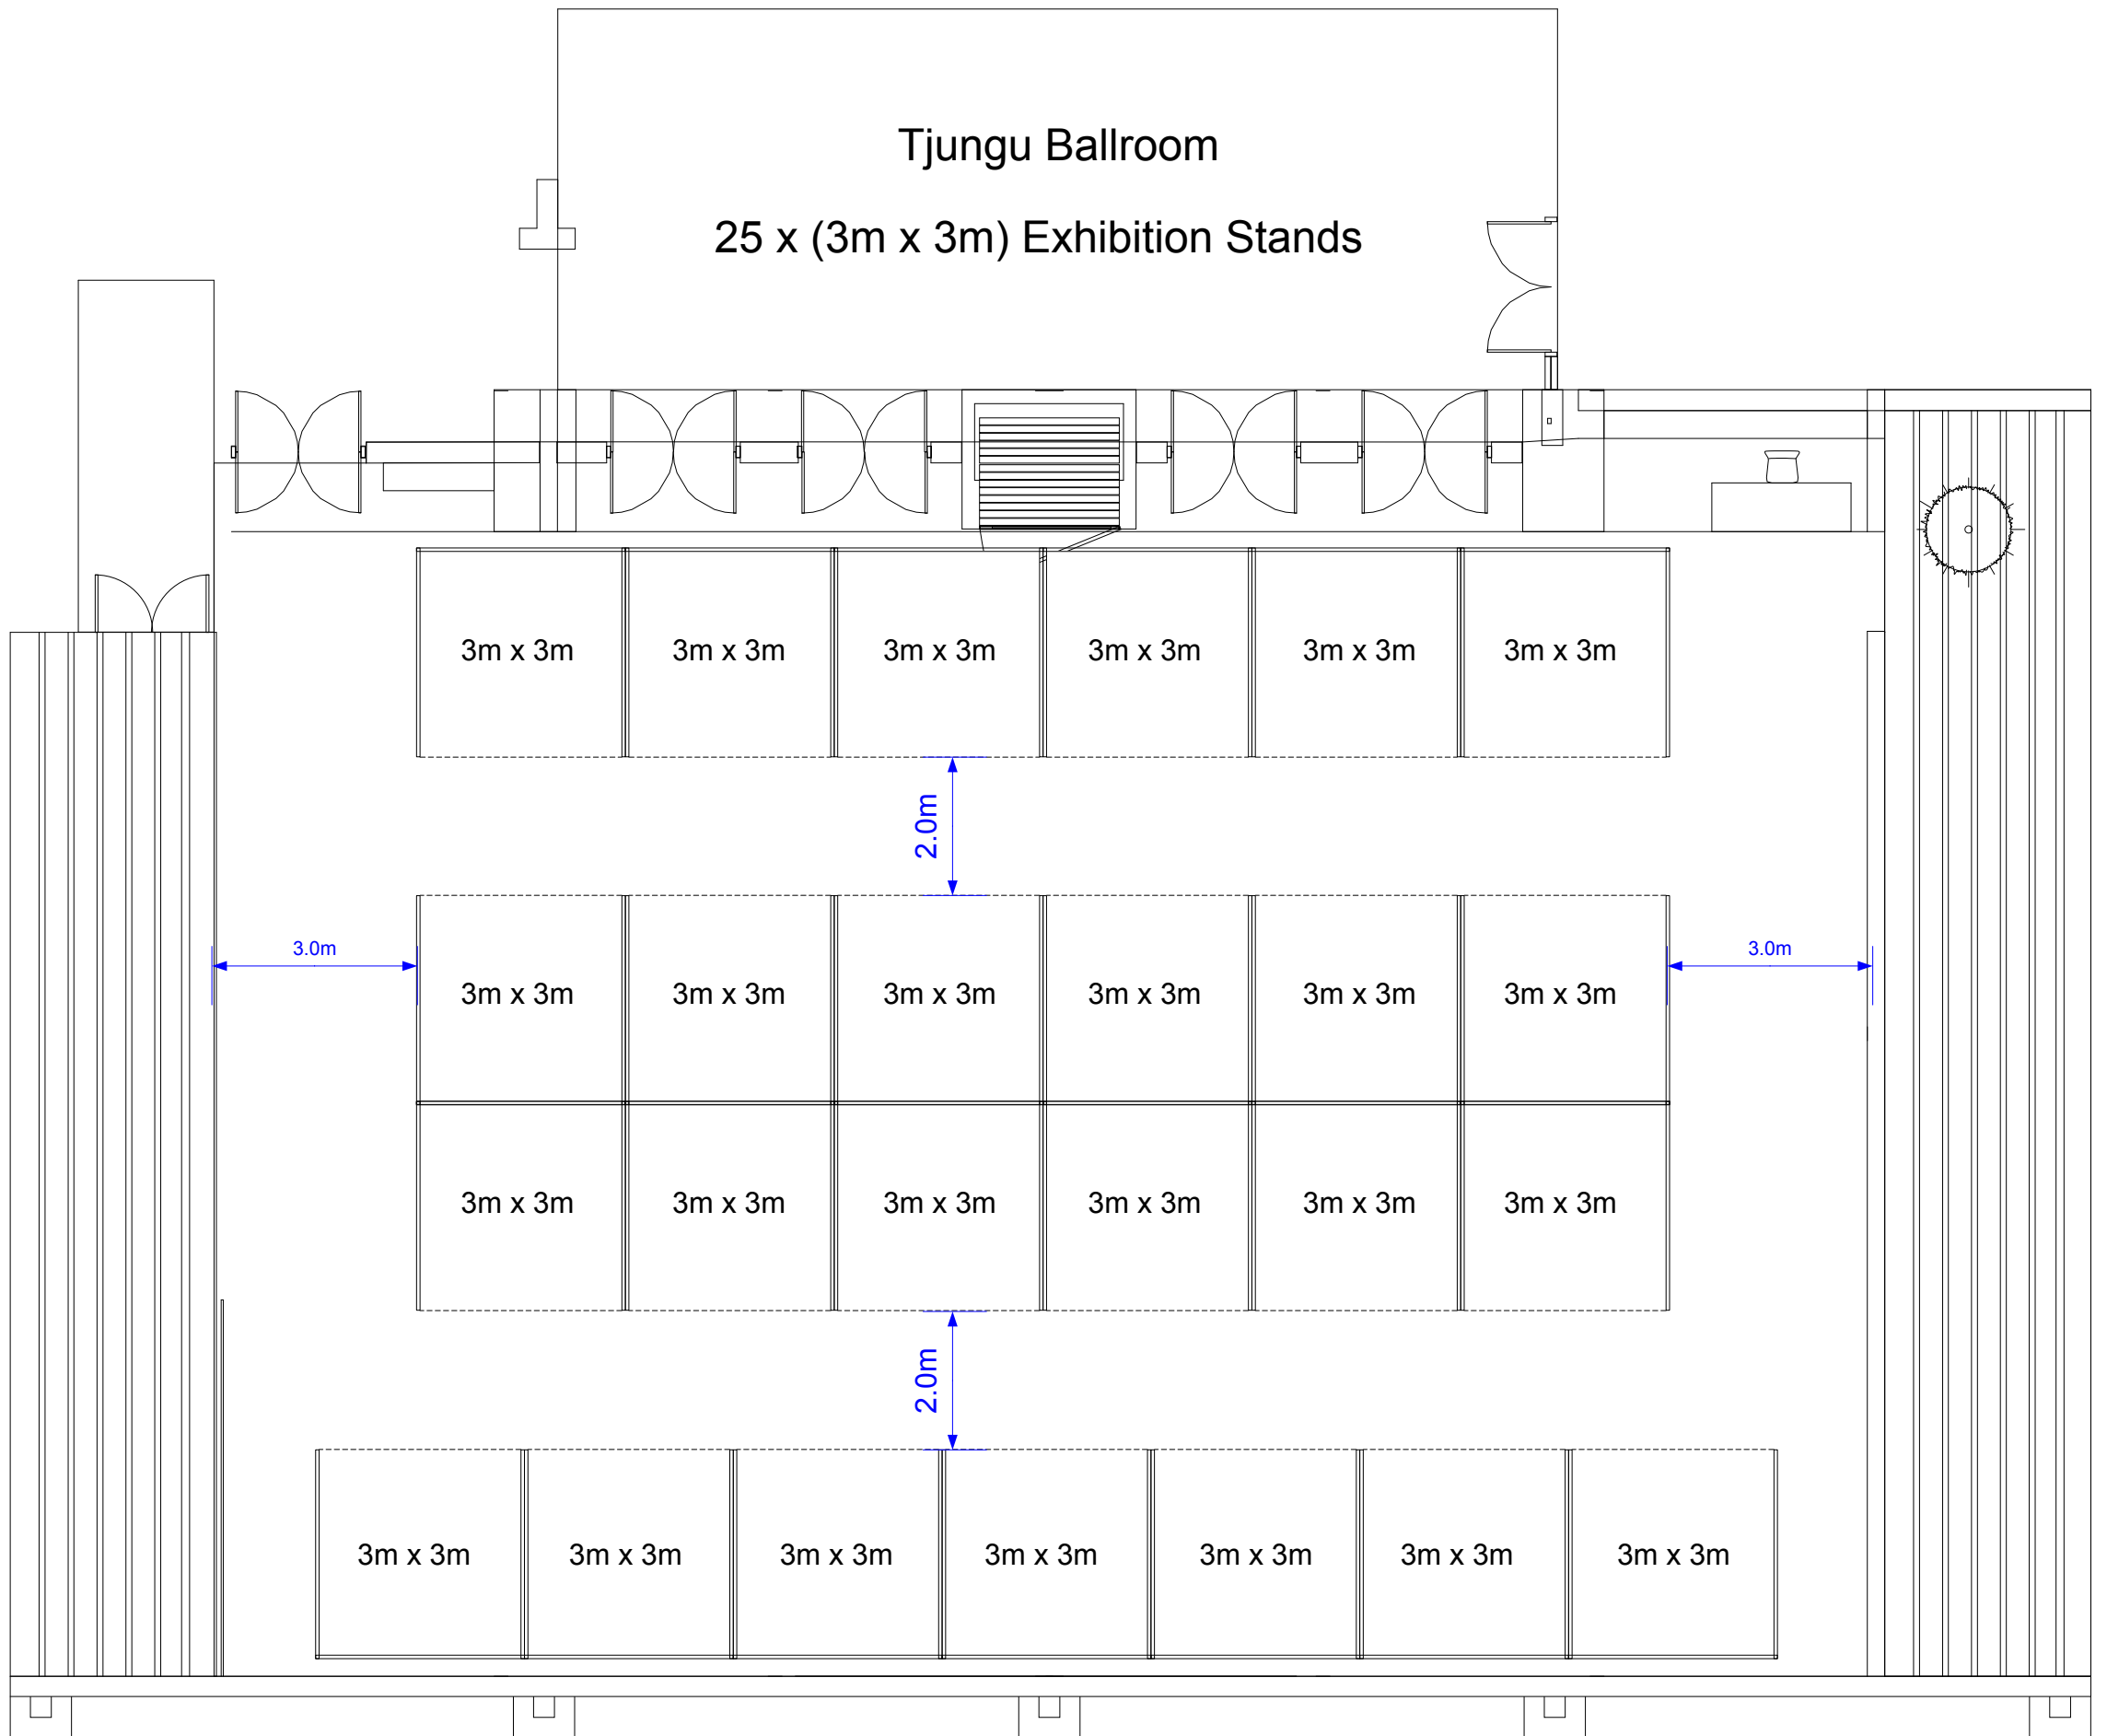

Tjungu Ballroom

25 x (3m x 3m) Exhibition Stands

Tjungu Ballroom

30 x (3m x 2m) Exhibition Stands

Wanari Rooms 1 & 2

21x (3 x 2m)

Wanari Rooms 1 & 2

18x (3 x 3m)

Wanari Rooms 1 & 2

30x (3 x 1.5)

FOYER

TJUNGU ROOM